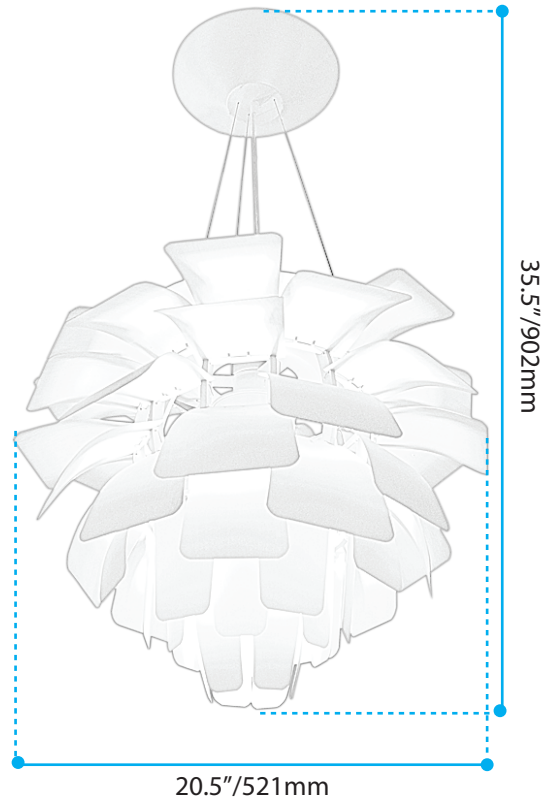

ELCD66S
Chandelier Light

Eurolux

Height:	35.5"
Width:	20.5"
Extension:	
Finish:	Silver
Bulb type:	E26
Bulb Qty:	1
Wattage:	40W

Customer Service Call

Toll Free: 1.888.413.8833

Website: www.euroluxproducts.com