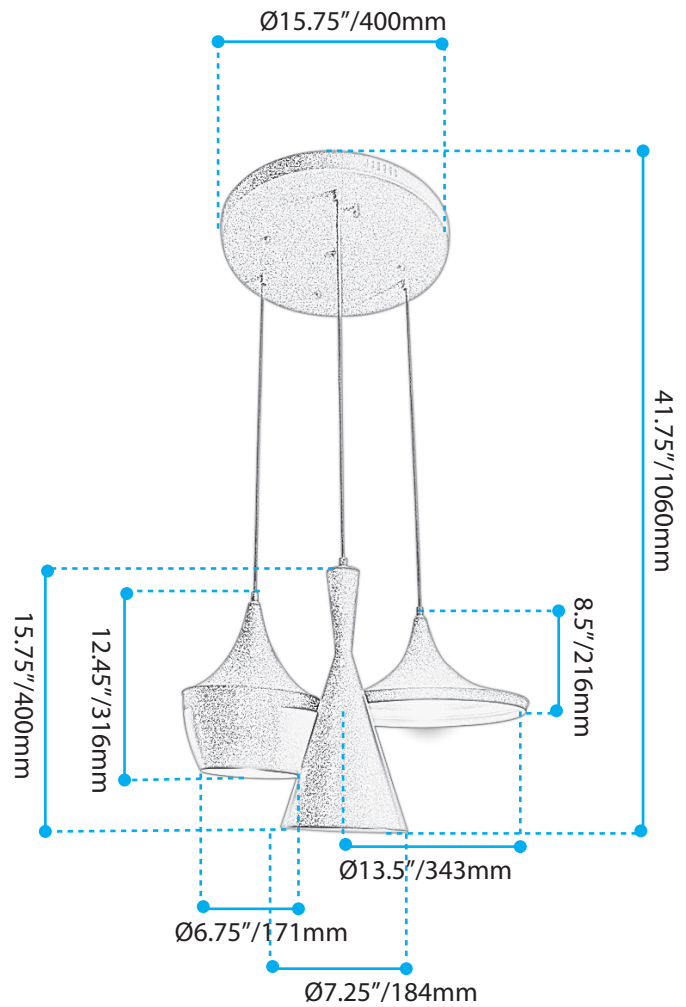

# ELUR1001-3BL Chandelier Light

# Eurolux

Height:	41.75"
Width:	15.75"
Extension:	
Finish:	Black
Bulb type:	E26
Bulb Qty:	3
Wattage:	40W

Fax: 604.436.1099

All Measurements: ± 5mm (Diagram not to scale)  
Light Bulbs Sold Separately.