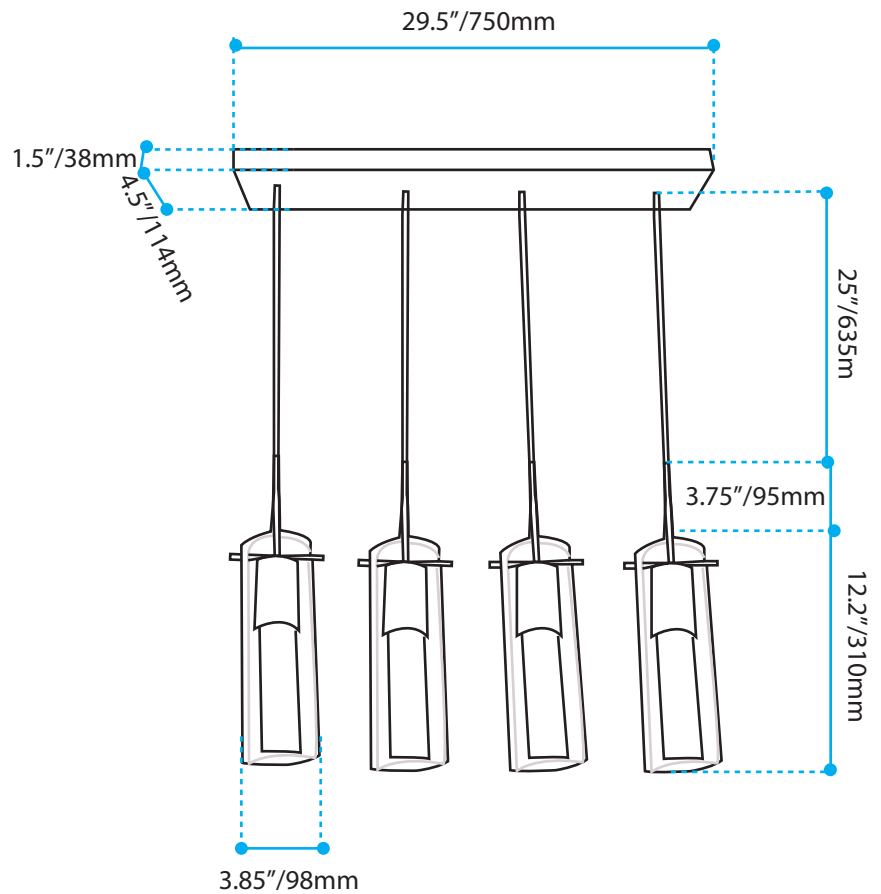

EL4404 Pendant Lights

Eurolux

Height:	15.95"
Width:	29.5"
Extension:	25"
Finish:	Chrome
Bulb type:	LED G9
Bulb Qty:	4
Wattage:	120V

Customer Service Call

Toll Free: 1.888.413.8833
Website: www.euroluxproducts.com
Email: Sales@euroluxproducts.com
Phone: 604.436.1090
Fax: 604.436.1099

All Measurements: ± 5mm (Diagram not to scale)
Light Bulbs Sold Separately.